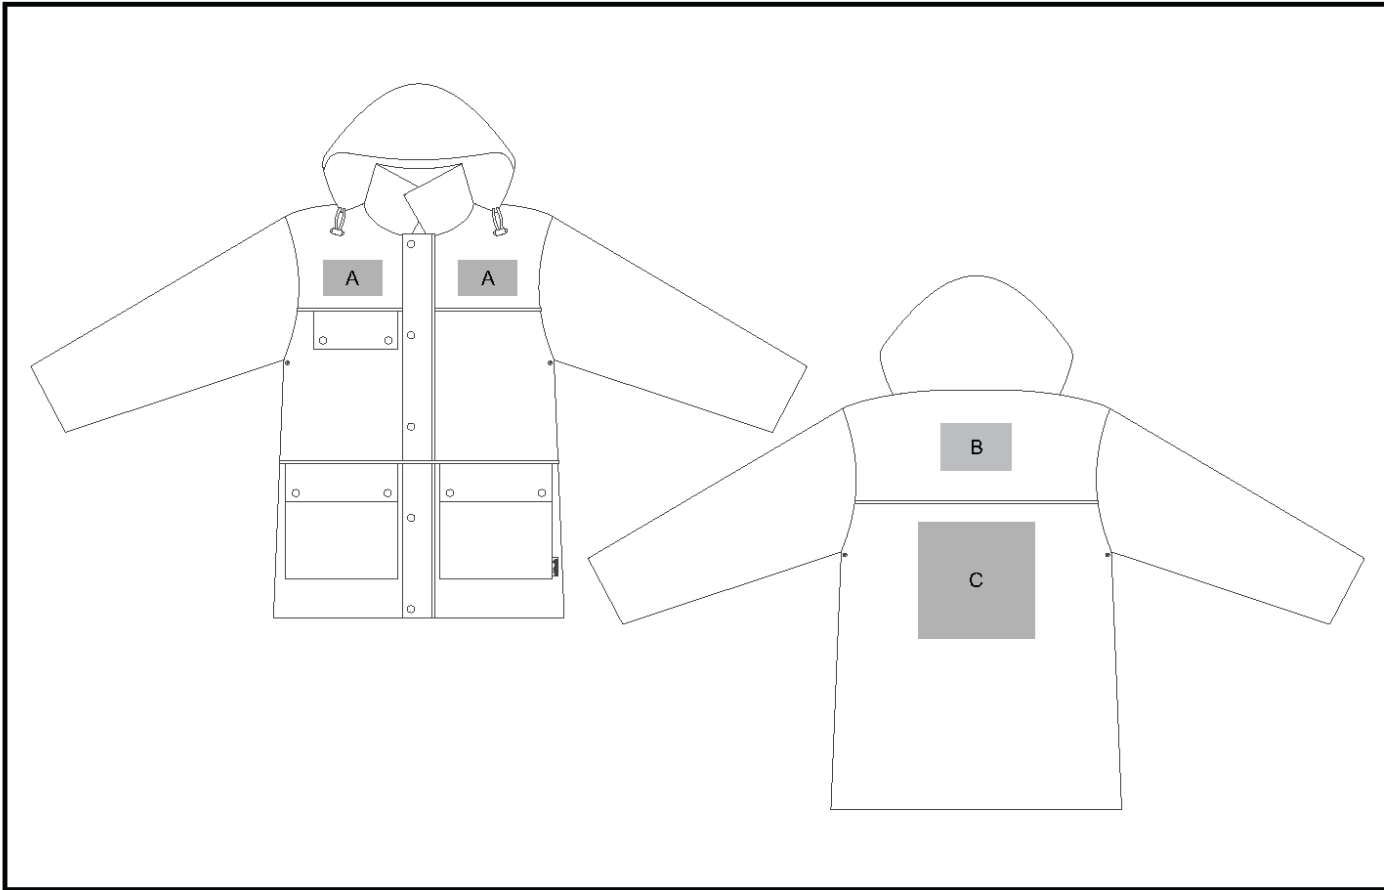

ALT-1700

Sentry Parka Jacket

Need to know:

Branding Options:

Position A

1. Embroidery (EMB-A)
Size: 100mm wide x 60mm high

Position C

1. Embroidery (EMB-A)
Size: 100mm wide x 100mm high

Position B

1. Embroidery (EMB-A)
Size: 120mm wide x 80mm high